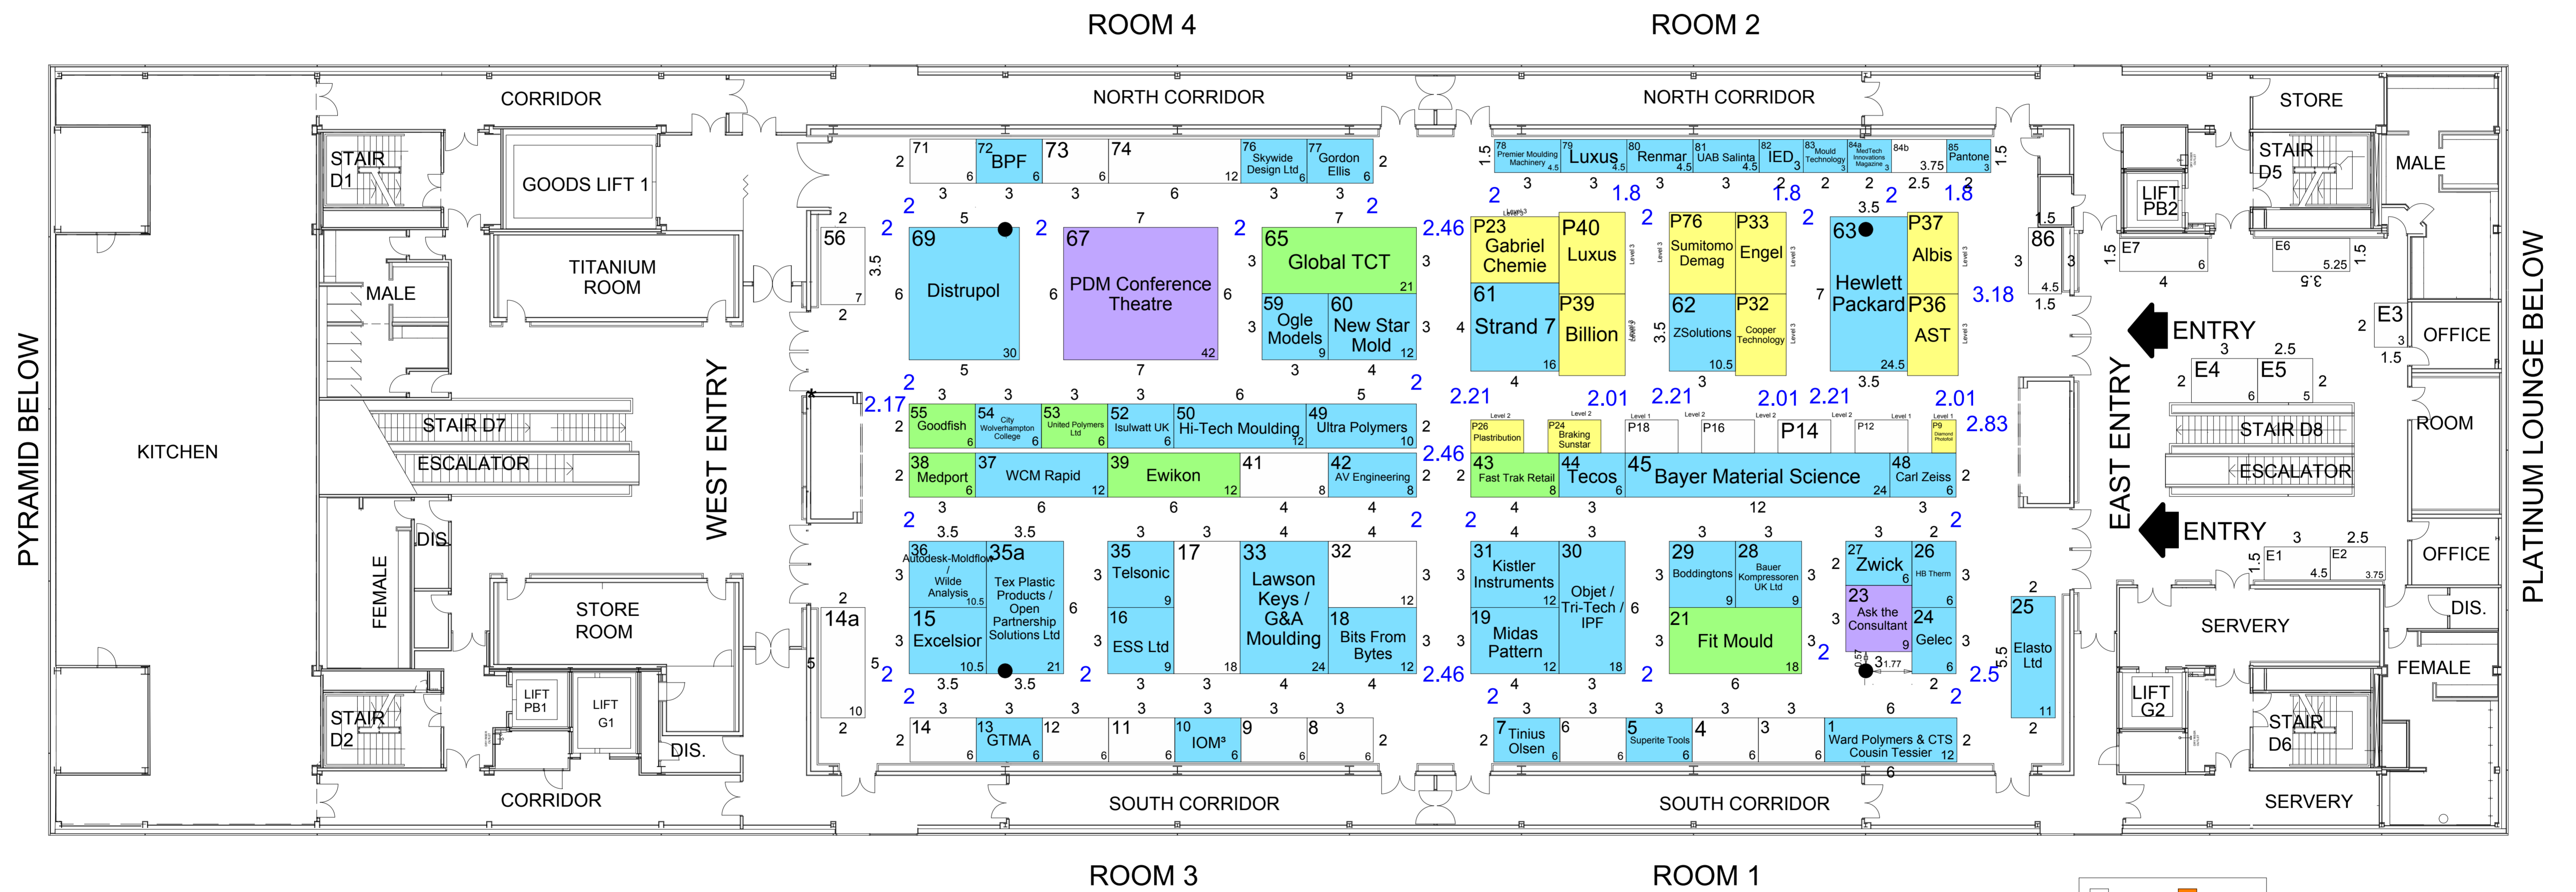

29-30 May 2012 | ExCel London

**PLATINUM SUITE**

Unset	Contract Out
Shell	Seating
Space	Void
Feature	Reserved
POD	

Issue Number: 367  
 Issue Date: 20 Feb 2012  
 Updated by: mathewb  
 Scale: N.T.S.  
 www.melville.co.uk  
 THE OFFICIAL SUITE PLAN PROVIDER